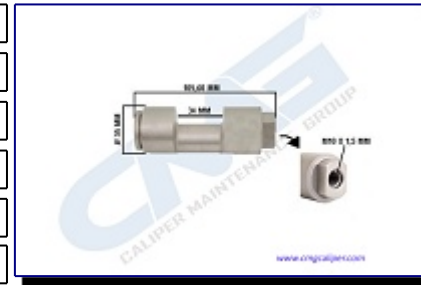

BREMBO - BREMBO PARTS

DESCRIPTION	SETTING SHAFT
CMG-CODE	80126
BRAND	BREMBO
TYPE	BREMBO PARTS
N.WEIGHT	
OEM CODE